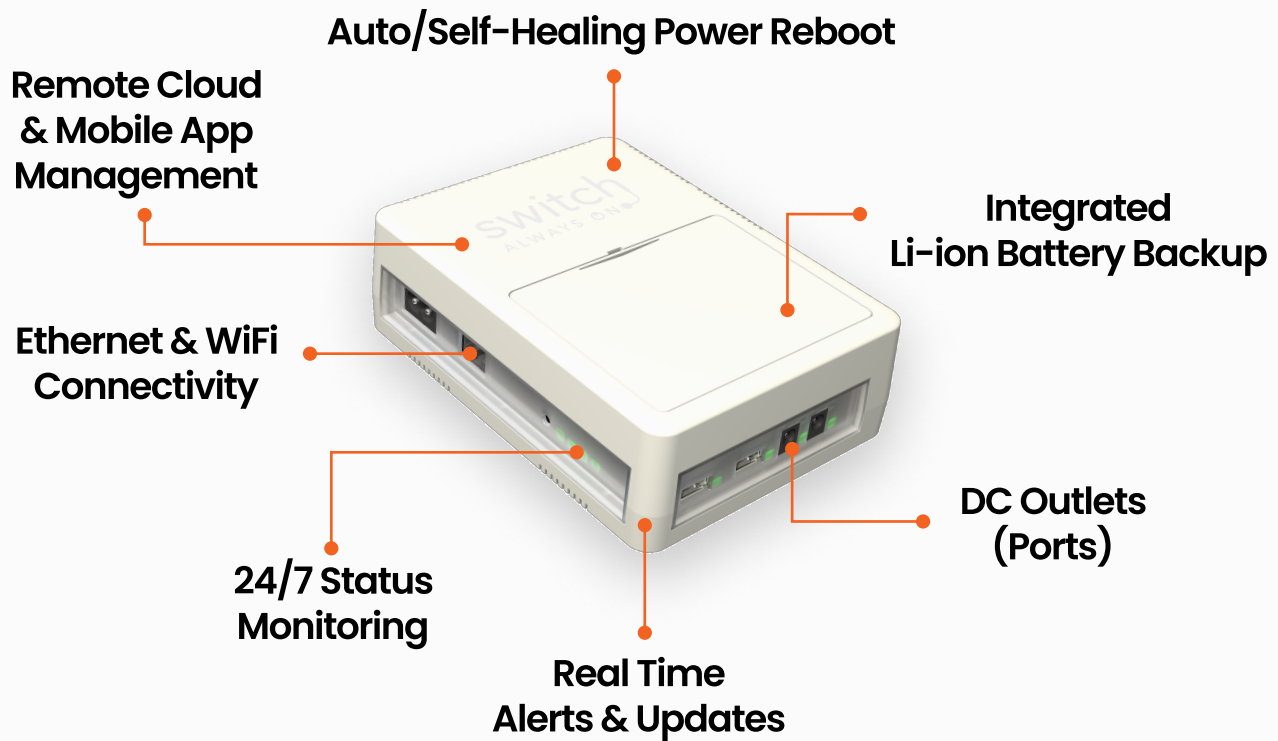

We've got your back!

24/7 PROFESSIONAL MONITORING WITH OUR MOBILE APP

Stay connected and receive real-time alerts directly on your desktop or mobile device whenever disruptions or restoration of AC power and/or connectivity occur. With mobile & cloud remote troubleshooting, stay informed and take immediate action.

Encoding transactions

Power glitches or loss

Frequent timeouts & drops in high traffic areas

Don't let connection issues, device hangups, or power disturbances hinder your business success!

Switch Always On provides the answer to unattended kiosks' most pressing problems. **Minimize kiosk downtime, eliminate costly truck rolls, and ensure uninterrupted operations with our advanced features:**

Device Accessories

The Switch Always On Accessories extend the functionality of the device to support auto and remote power cycling of the Kiosks' AC power, eliminating downtime and driving revenue growth.

AC POWER PLUG

AC POWER SWITCH

Switch Always On is Ideal for:

Vending Machines

Payment Kiosks

ATM Machines

Digital Signage

IoT Access Points